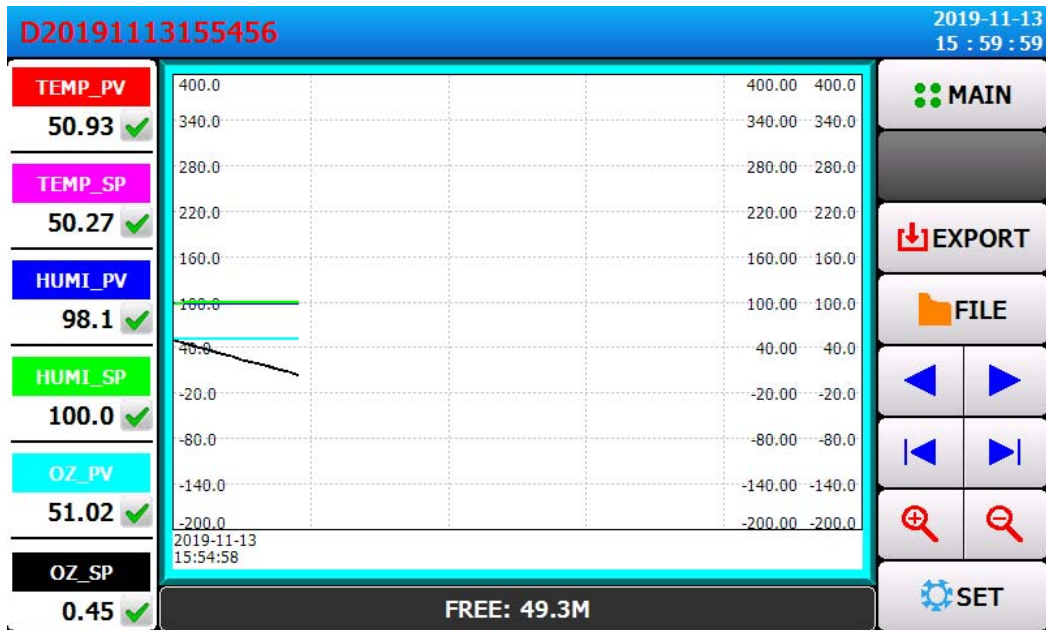

6. History curves and storage devices

[Figure 6-1] history curve display screen

[Figure 6-2] curve setting screen